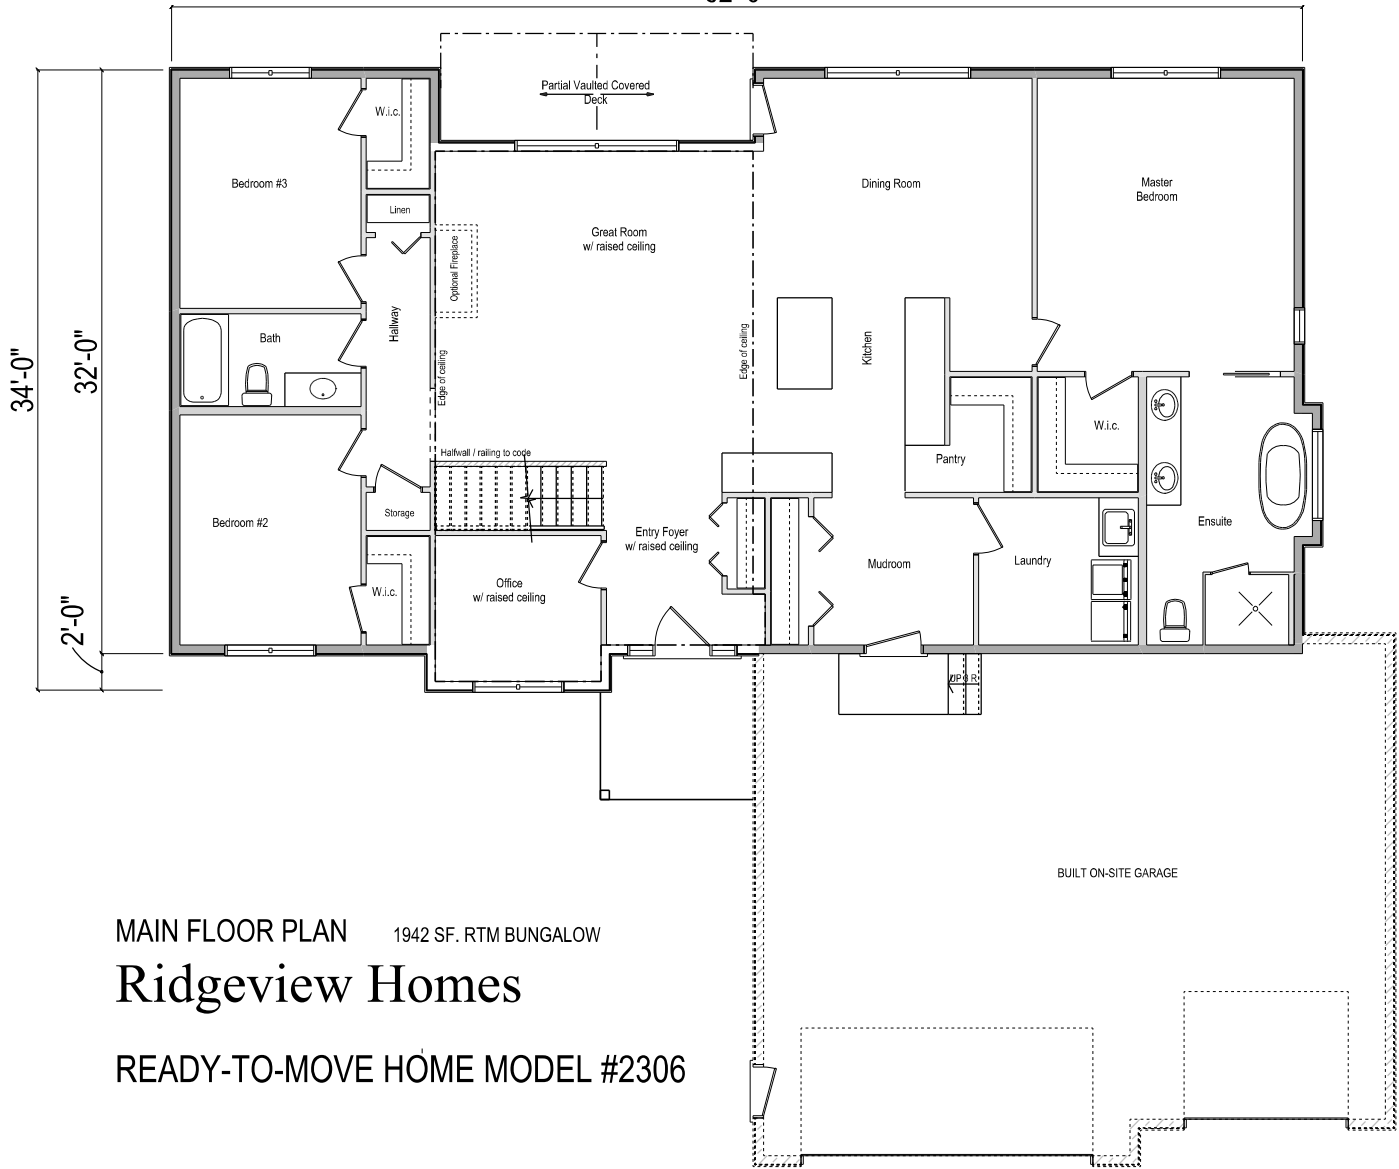

62'-0"

MAIN FLOOR PLAN 1942 SF. RTM BUNGALOW

Ridgeview Homes

READY-TO-MOVE HOME MODEL #2306

62'-0"