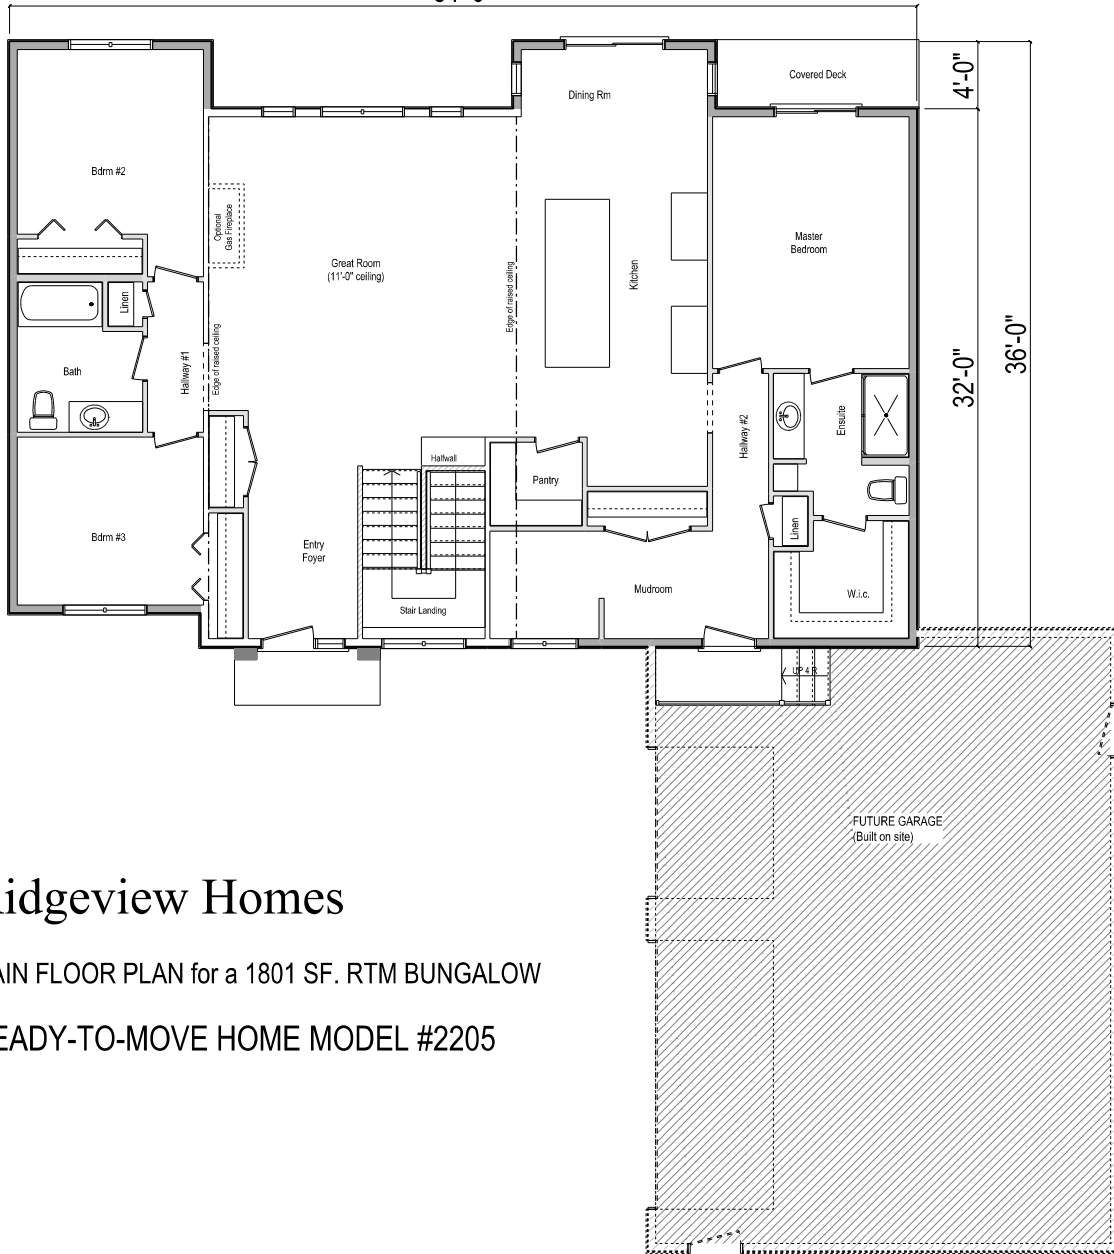

54'-0"

# Ridgeview Homes

MAIN FLOOR PLAN for a 1801 SF. RTM BUNGALOW

READY-TO-MOVE HOME MODEL #2205