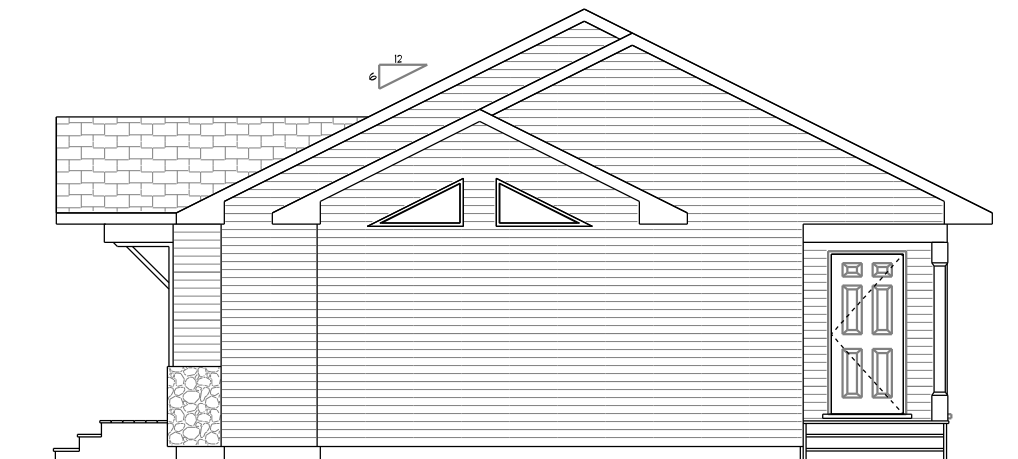

FRONT ELEVATION

Ridgeview Homes MAIN FLOOR PLAN 1324 SF. RTM

RIGHT SIDE ELEVATION