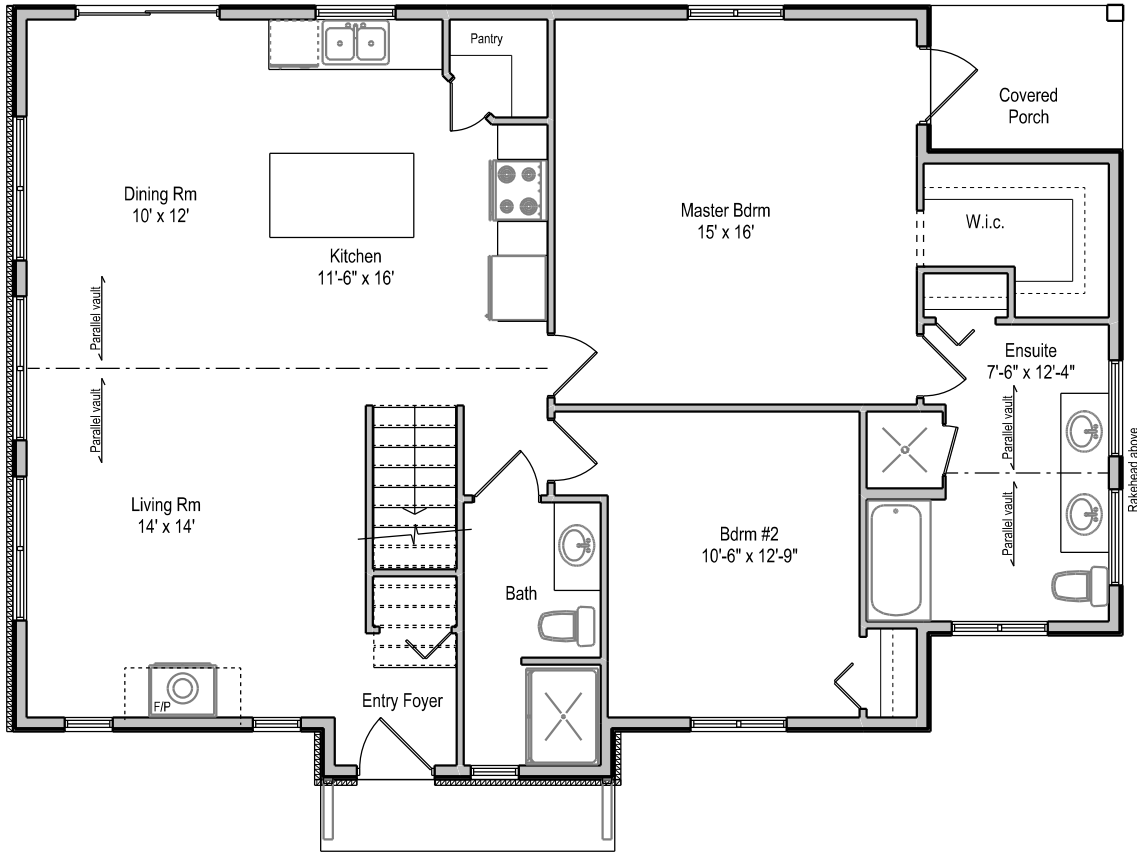

FRONT ELEVATION

Ridgeview Homes MAIN FLOOR PLAN 1324 SF. RTM

RIGHT SIDE ELEVATION