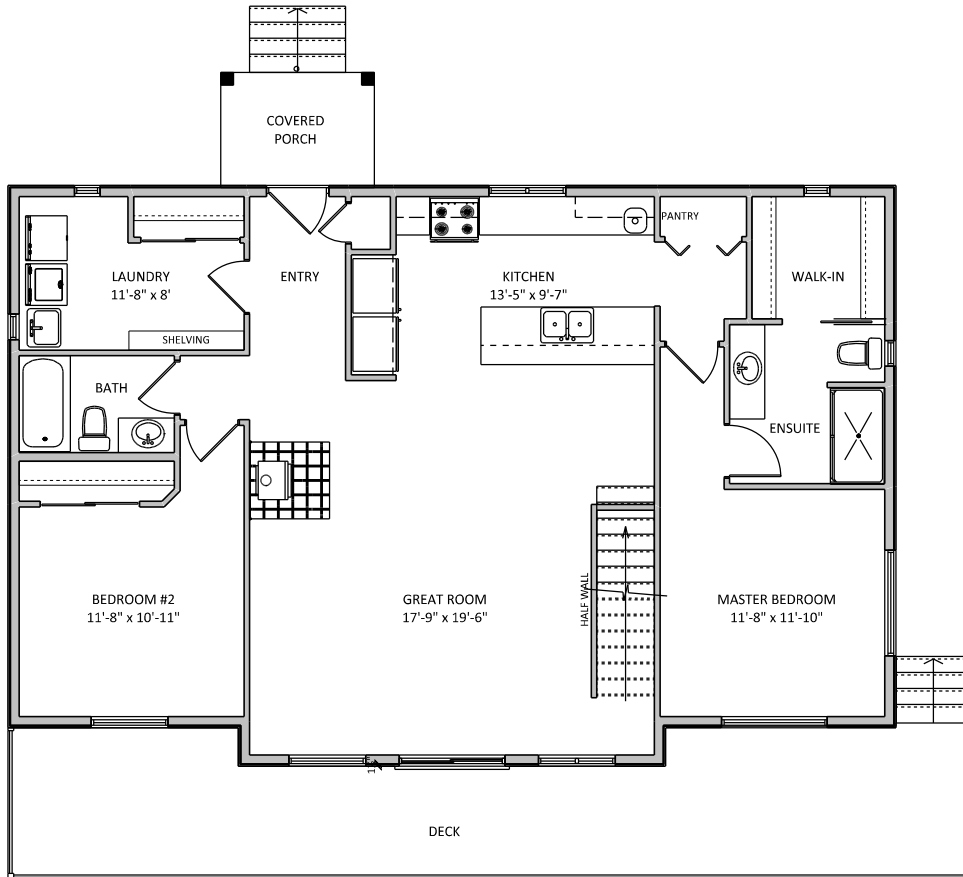

FRONT ELEVATION

Ridgeview Homes

MAIN FLOOR PLAN  
1332 SF. BUNGALOW

REAR ELEVATION