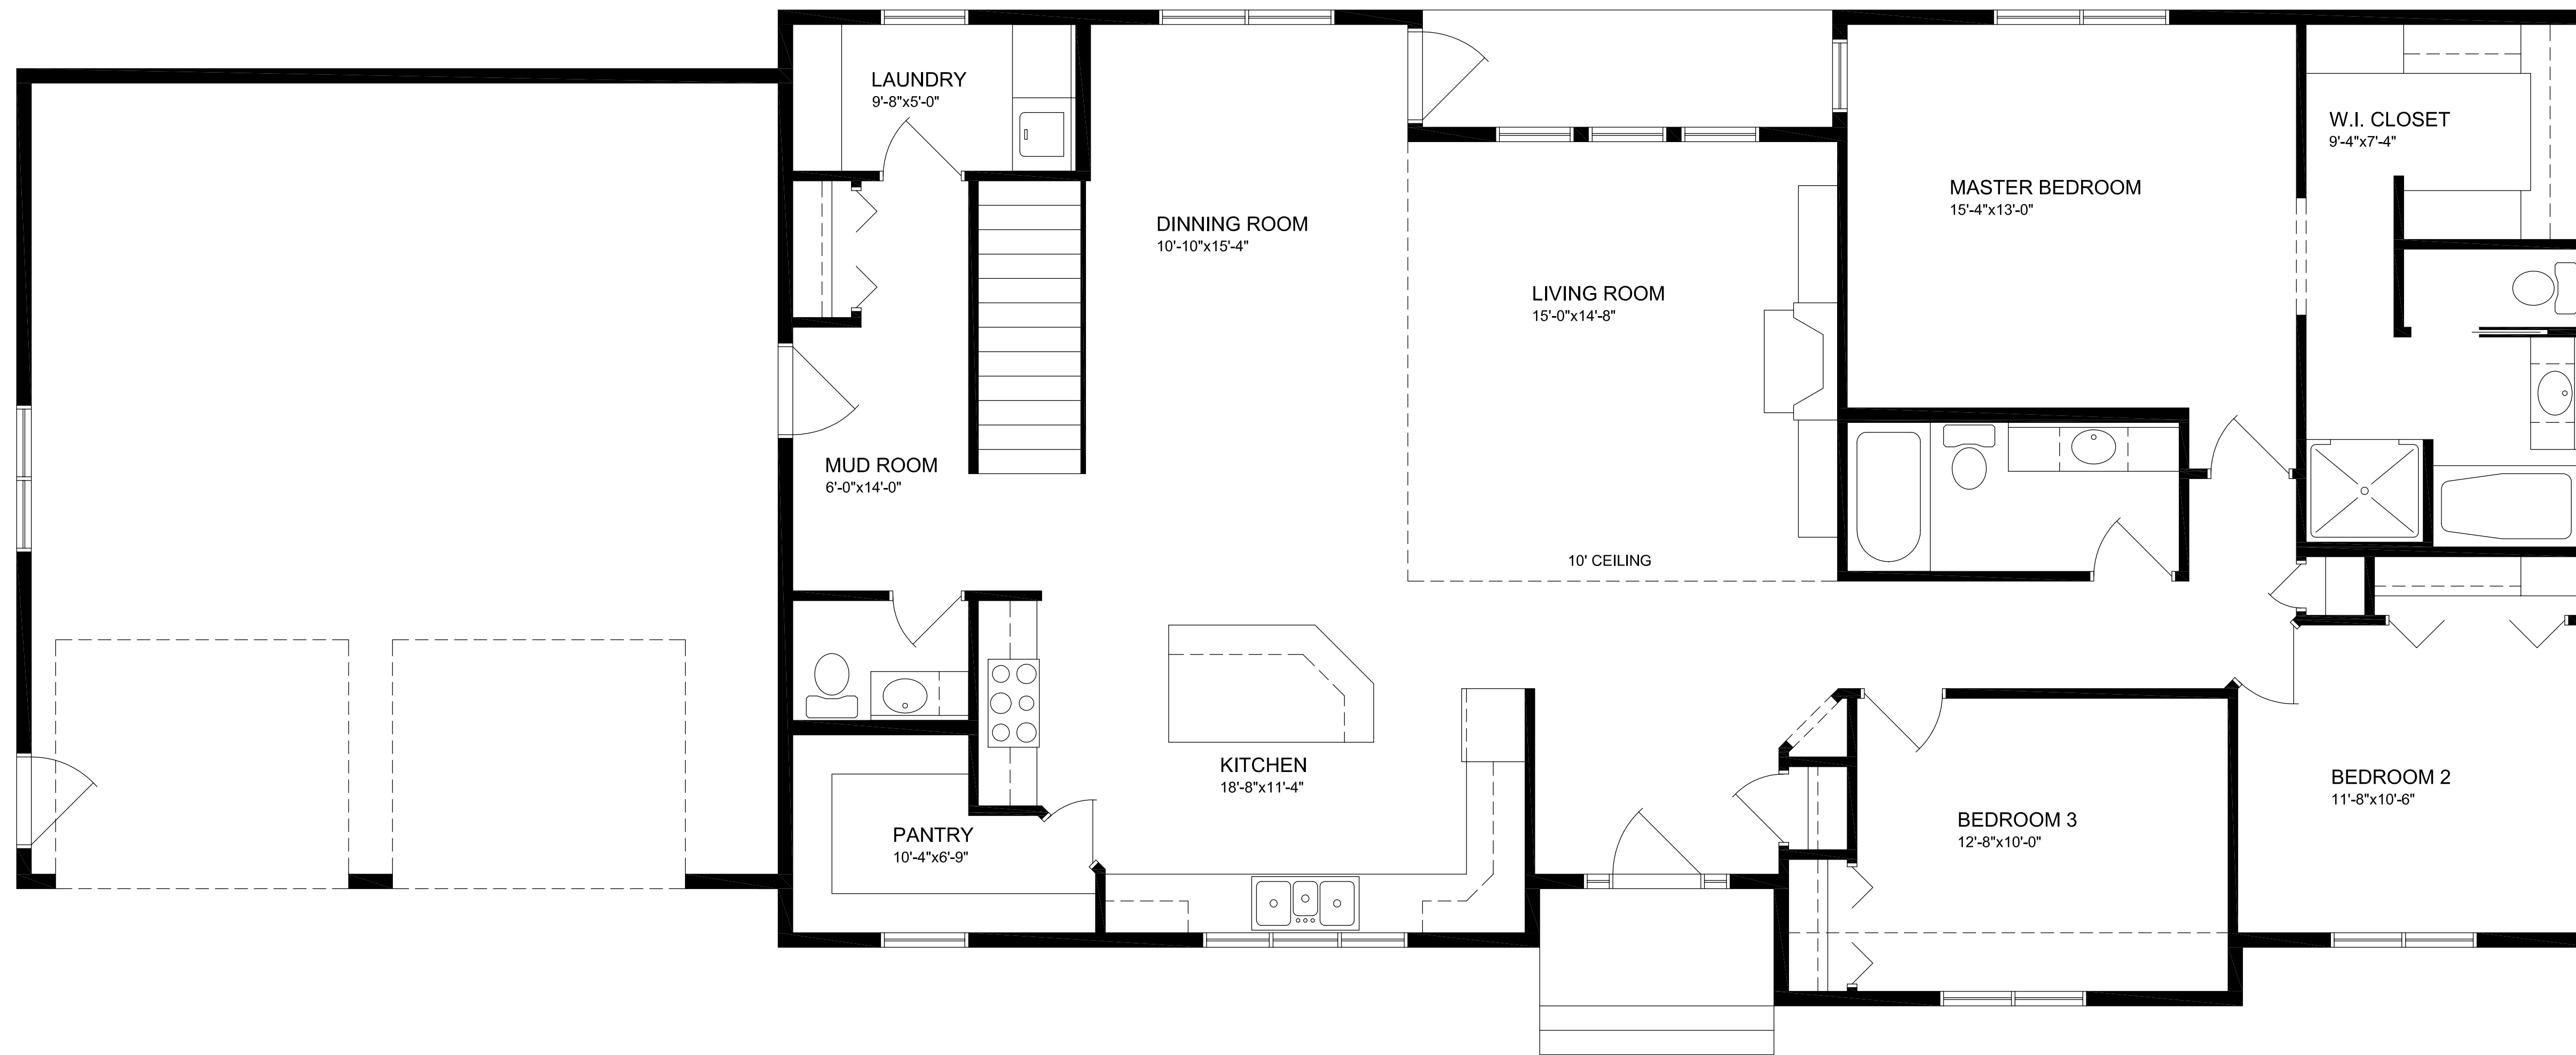

RIDGEVIEW HOMES - 1952 SQFT RTM

<b>TEETAERT DESIGN</b>		
zacteertaert@hotmail.com		204-380-4358
PROJECT:	RIDGEVIEW HOMES 1952 SQFT RTM	
SHEET TITLE:	DISPLAY SHEET	
DRAWN BY:	ZACHARY TEETAERT	
SHEET NO.:	REV. NO.:	DATE:
1 OF 1	0	JAN. 8, 2013